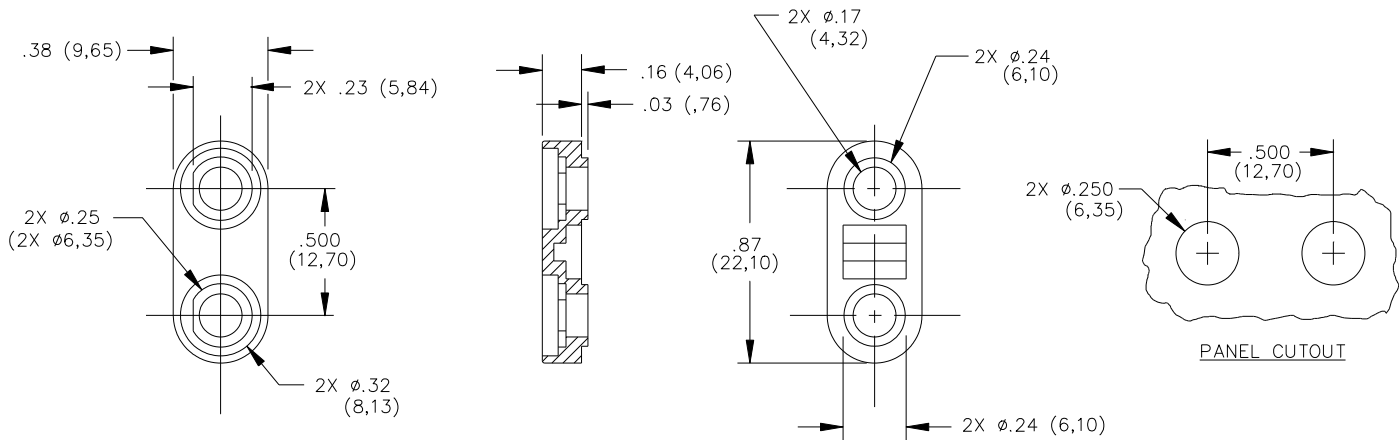

## Model 4619 Mounting Base Double Banana Jack & Binding Post, Miniature

All dimensions are in inches. Tolerances (except noted): .xx = ±.02" (.51 mm), .xxx = ±.005" (.127 mm).

All specifications are to the latest revisions. Specifications are subject to change without notice.