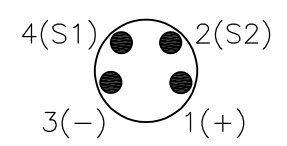

THIS DRAWING IS UNPUBLISHED. RELEASED FOR PUBLICATION
© COPYRIGHT - By - ALL RIGHTS RESERVED.

LOC	DIST	REVISIONS			
P	LTR	DESCRIPTION	DATE	DWN	APVD
H	-	SEE SHEET 1	-	-	-

Contact Layout

M8-Females 4-pole