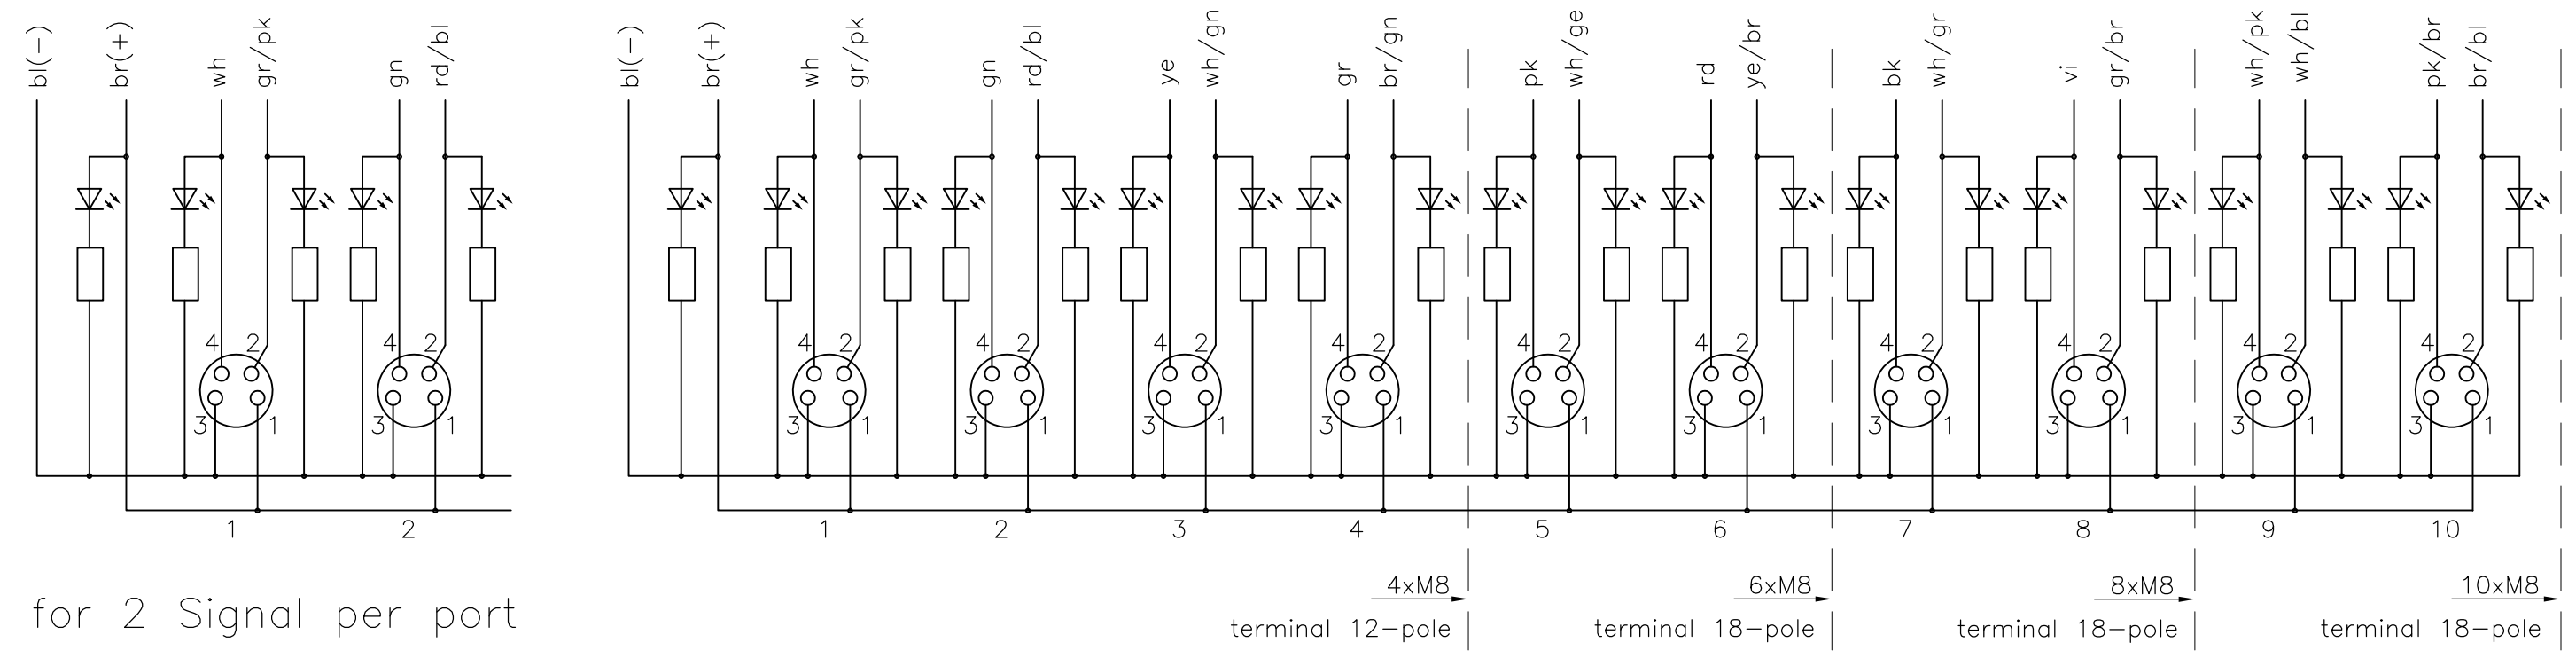

THIS DRAWING IS UNPUBLISHED. RELEASED FOR PUBLICATION
 © COPYRIGHT - By - ALL RIGHTS RESERVED.

LOC	DIST	REVISIONS			
P	LTR	DESCRIPTION	DATE	DWN	APVD
H	-	SEE SHEET 1	-	-	-

Contact Layout

M8-Females 4-pole

Circuit diagram

for 2 Signal per port

THIS DRAWING IS A CONTROLLED DOCUMENT.		DWN 14JAN2014 SATHISH KUMAR.G	TE Connectivity			
DIMENSIONS: mm		CHK 14JAN2014 B.VELDHOVEN			NAME	
TOLERANCES UNLESS OTHERWISE SPECIFIED:		APVD 14JAN2014 A.VAN ZANDVOORT	DISTR BOX M8 4POS 8WAY PNP			
		PRODUCT SPEC	-			
MATERIAL		APPLICATION SPEC	-			
FINISH		WEIGHT	SIZE	CAGE CODE	DRAWING NO	RESTRICTED TO
-		-	A3	00779	C-2273147	-
CUSTOMER DRAWING			SCALE	SHEET	REV	
			NTS	2 OF 2	A	