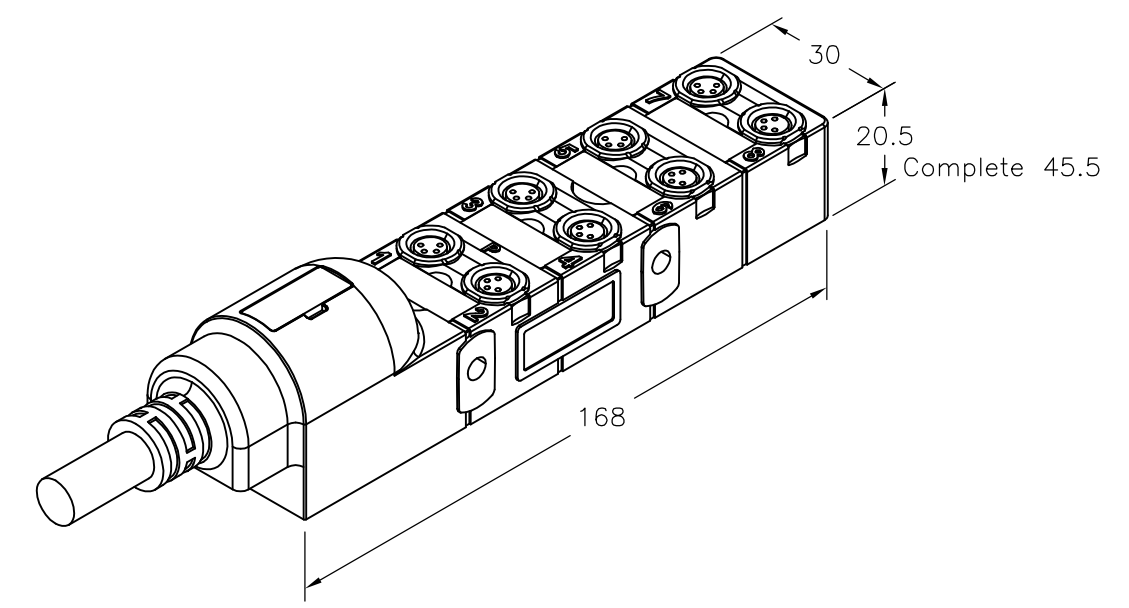

4

3

2

1

THIS DRAWING IS UNPUBLISHED.   RELEASED FOR PUBLICATION
© COPYRIGHT - By -   ALL RIGHTS RESERVED.

LOC	DIST	REVISIONS					
		P	LTR	DESCRIPTION	DATE	DWN	APVD
H	-		A	INITIAL RELEASE	14JAN2014	GSK	BvH

PUR cable 3m	2273147-1
DESCRIPTION	TE PN

THIS DRAWING IS A CONTROLLED DOCUMENT.		DWN 14JAN2014 SATHISH KUMAR.G	TE Connectivity	
DIMENSIONS: mm		CHK 14JAN2014 B.VELDHOVEN		
TOLERANCES UNLESS OTHERWISE SPECIFIED:		APVD 14JAN2014 A.VAN ZANDVOORT	NAME DISTR BOX M8 4POS 8WAY PNP	
		PRODUCT SPEC -	-	
MATERIAL		APPLICATION SPEC -	-	
FINISH		WEIGHT -	SIZE A3	CAGE CODE 00779
		CUSTOMER DRAWING	DRAWING NO C-2273147	RESTRICTED TO -
		SCALE NTS	SHEET 1 OF 2	REV A