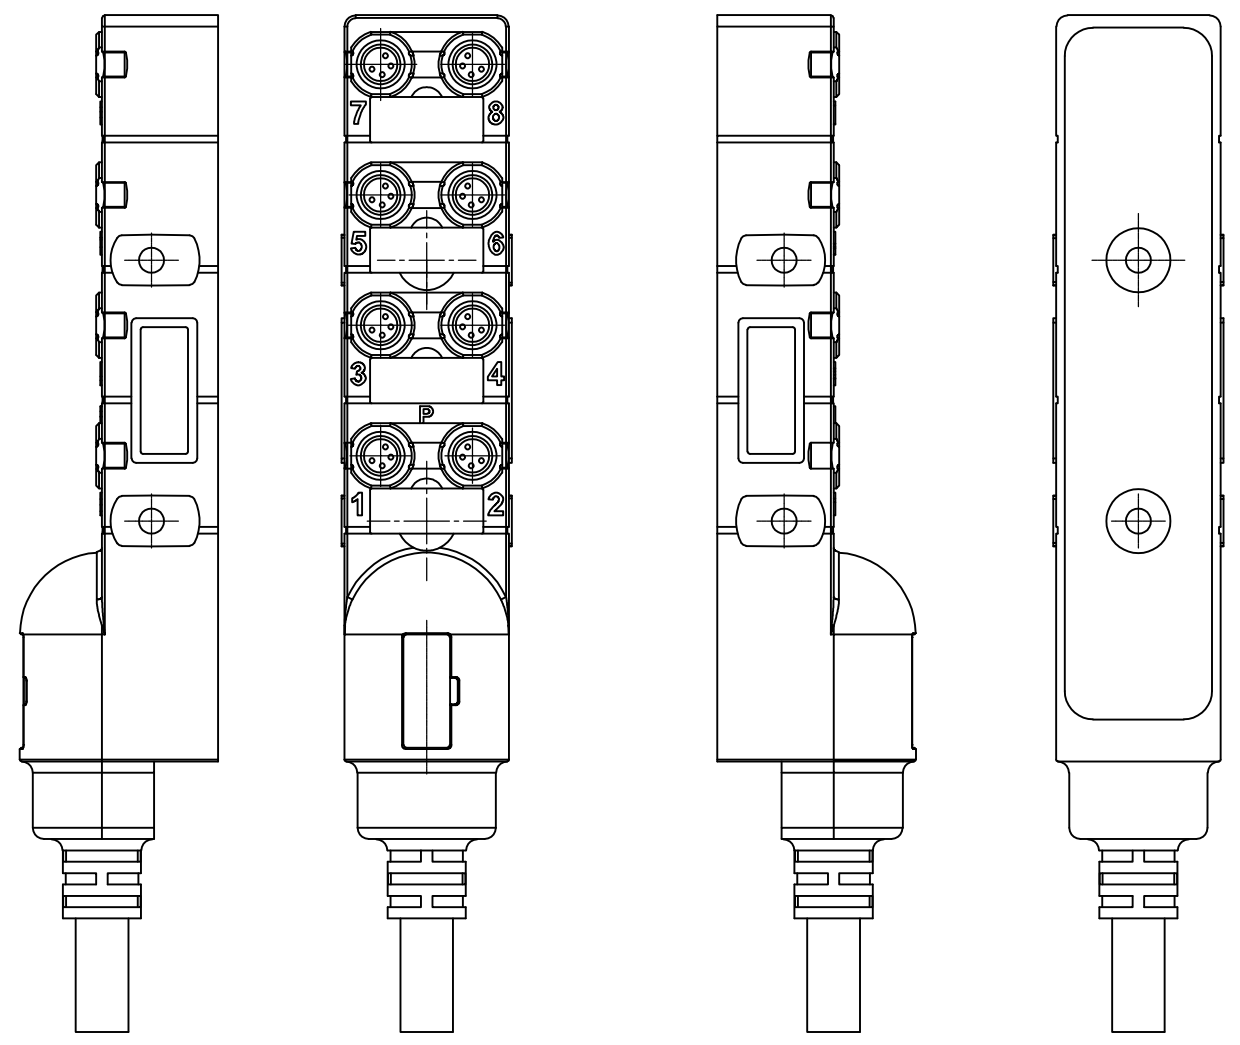

4

3

2

1

THIS DRAWING IS UNPUBLISHED. RELEASED FOR PUBLICATION
 © COPYRIGHT - By - ALL RIGHTS RESERVED.

LOC	DIST	REVISIONS					
		P	LTR	DESCRIPTION	DATE	DWN	APVD
H	-		A	INITIAL RELEASE	14JAN2014	GSK	BvH

PUR cable 3m	2273147-1
DESCRIPTION	TE PN

THIS DRAWING IS A CONTROLLED DOCUMENT.		DWN 14JAN2014 SATHISH KUMAR.G	 TE Connectivity	
DIMENSIONS: mm		CHK 14JAN2014 B.VELDHOVEN		
TOLERANCES UNLESS OTHERWISE SPECIFIED:		APVD 14JAN2014 A.VAN ZANDVOORT	NAME DISTR BOX M8 4POS 8WAY PNP	
		PRODUCT SPEC -	-	
MATERIAL		APPLICATION SPEC -	-	
FINISH		WEIGHT -	SIZE A3	CAGE CODE 00779
		CUSTOMER DRAWING	DRAWING NO C-2273147	RESTRICTED TO -
		SCALE NTS	SHEET 1 OF 2	REV A